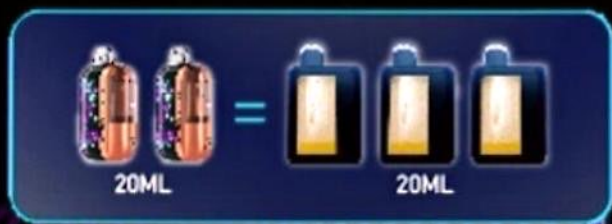

This product contains nicotine. Nicotine is an addictive chemical.

GEEK BAR

meloso

**Regular 30k
Puffs**

Zodiac Magic

5% Nicotine

NEXA ULTRA

50000

Adjustable Power

3D Curved Screen

Visible E-Liquid

WARNING:
This product contains nicotine. Nicotine is an addictive chemical.

GEEK BAR PULSE 15000 DISPOSABLE